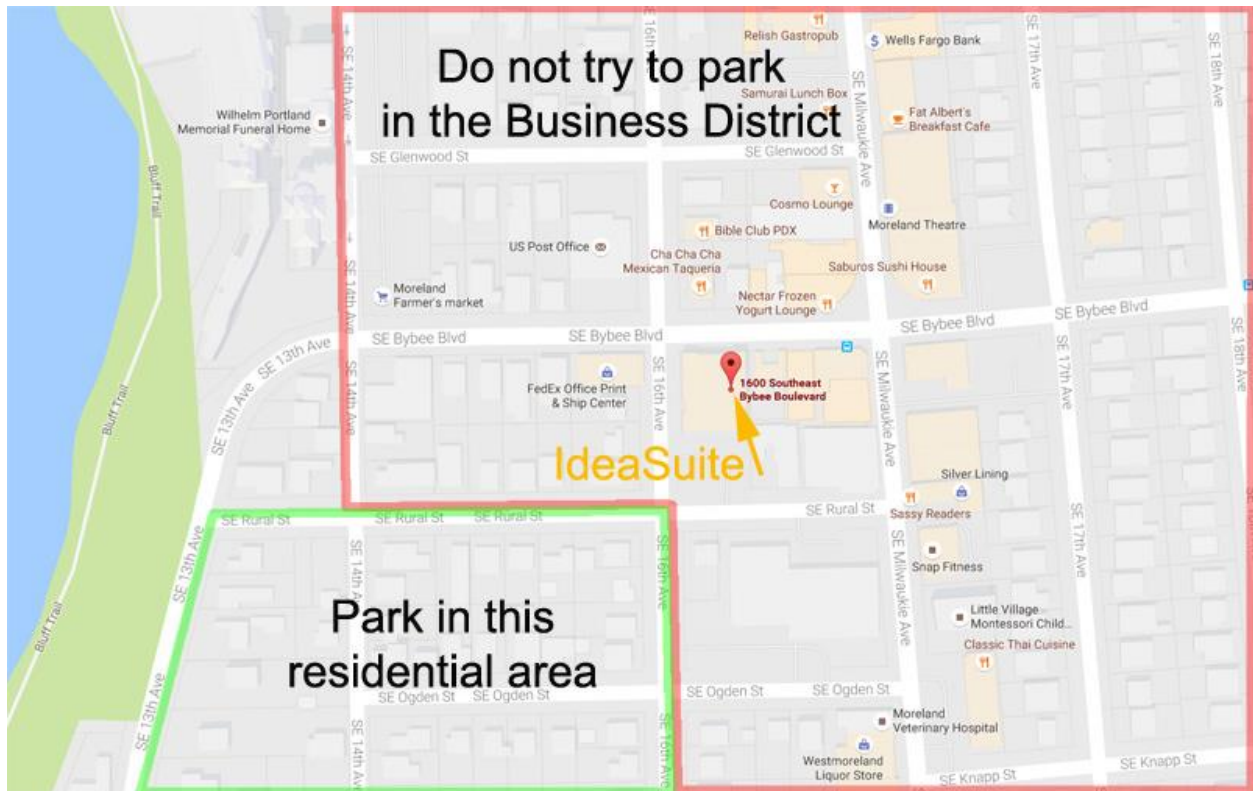

Directions

IdeaSuite

1600 SE Bybee Blvd., Suite 202

Portland, OR 97202

Tel. 855-322-0992

Map

Our Building

Our building is on the corner of SE Bybee and SE 16th. ***The entrance is off the walkway in-between the buildings.***

Parking

Public Transportation

For a full list of routes and times see [TriMet](#).

From Downtown, take the Max Light Rail Orange Line to the Bybee stop and walk west on Bybee Blvd (away from the golf course) for 9 blocks.

Nearby Hotels:

We recommend that you stay at one of the many excellent [downtown Portland Hotels](#) for best access to us. The Max Light Rail line ([orange line](#)) is easily accessible from downtown or we are a short cab ride away as well.