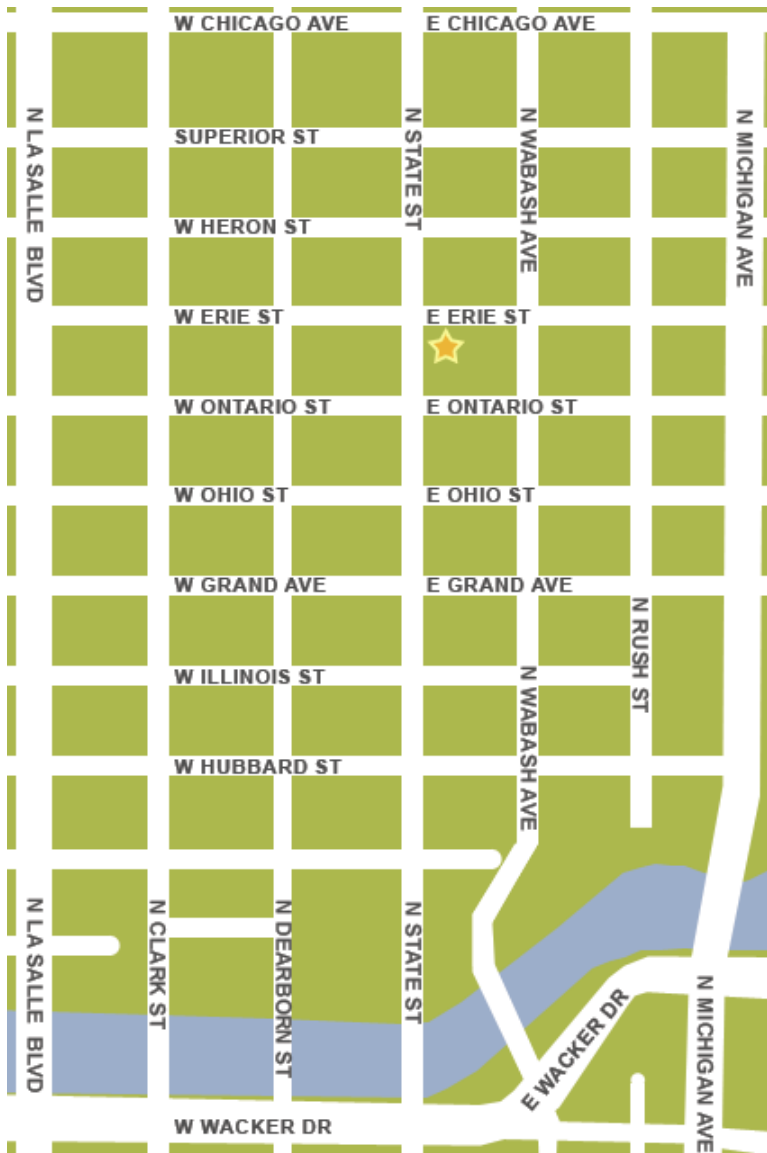

CPS Parking

671 North Clark Street | Chicago, IL 60654-3719 | 312.944-9370

- Walk **south** on **N Clark St** toward **W Erie**
- Turn **left** at **W Erie St**
- watchLAB Studios will be on the right

If you need navigation help, please feel free to call us at 312.600.0990